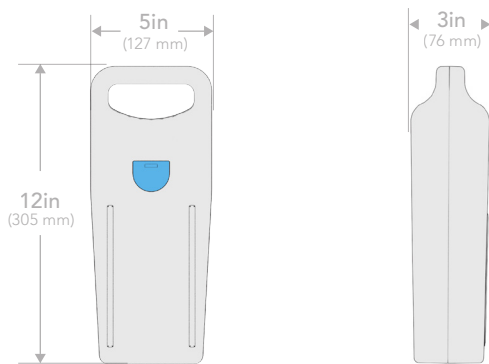

MONITOR WORKSTATION DIMENSIONS

LAPTOP WORKSTATION DIMENSIONS

MONITOR RANGE OF MOTION

HEIGHT ADJUSTMENT LEVER

MOUSE TRAY

KEYBOARD TRAY

MOBIUS POWER

WEIGHTS