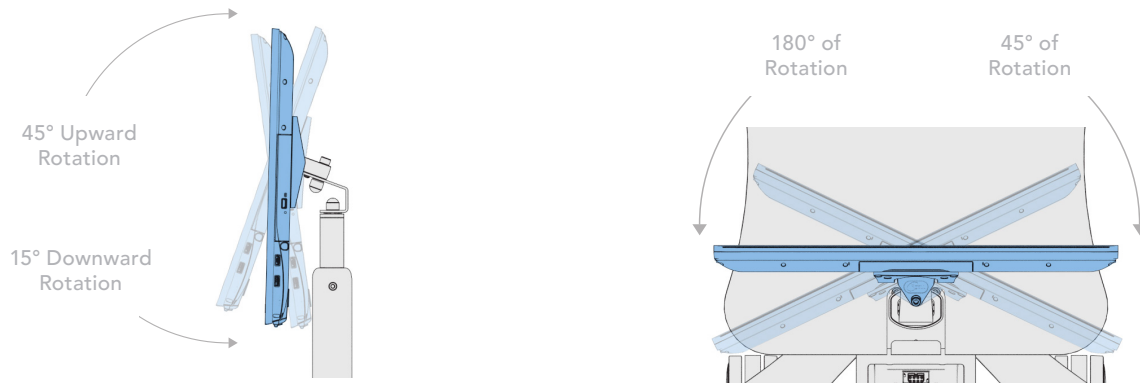

MONITOR WORKSTATION DIMENSIONS

LAPTOP WORKSTATION DIMENSIONS

MONITOR RANGE OF MOTION

HEIGHT ADJUSTMENT LEVER

MOUSE TRAY

KEYBOARD TRAY

MOBIUS POWER

WEIGHTS