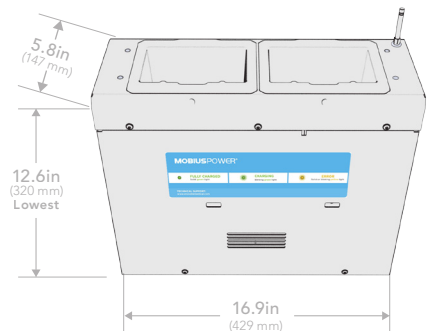

MONITOR WORKSTATION DIMENSIONS

LAPTOP WORKSTATION DIMENSIONS

MONITOR RANGE OF MOTION

HEIGHT ADJUSTMENT LEVER

MOUSE TRAY

KEYBOARD TRAY

MOBIUS POWER

WEIGHTS

Encore Mobile Workstation Weight: **60 lbs (powered)**
 Mobius Battery Weight: **5.5 lbs**