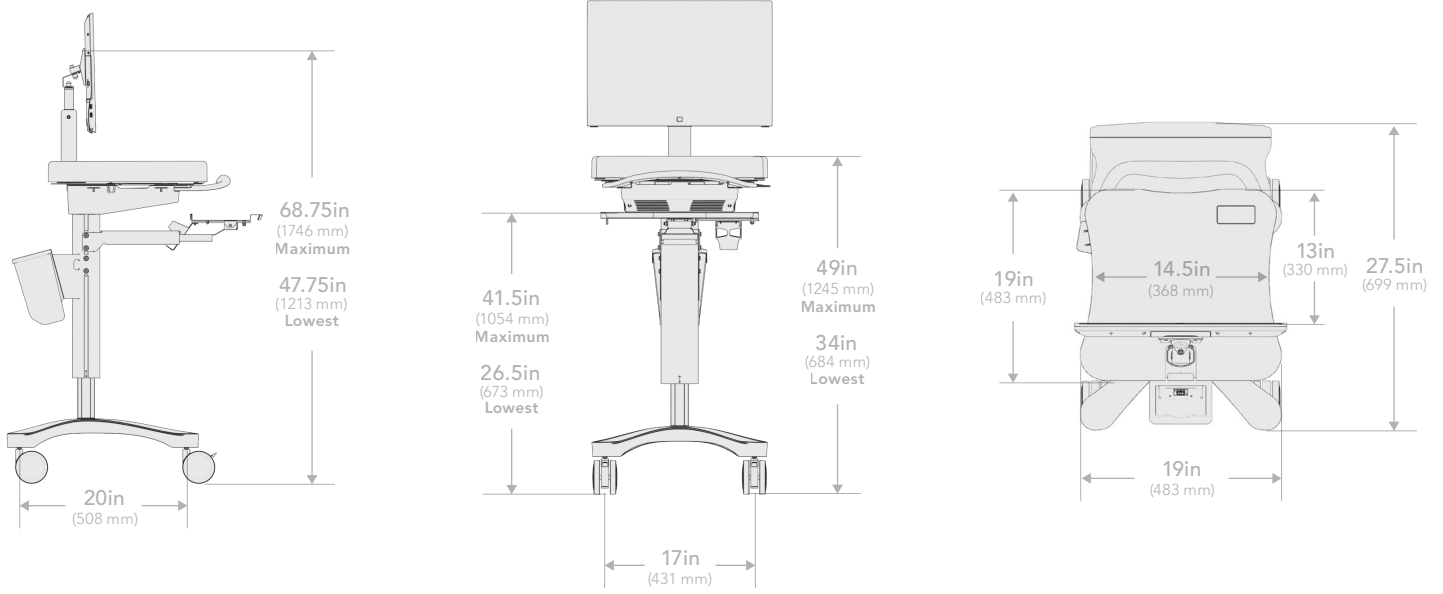

MONITOR WORKSTATION DIMENSIONS

LAPTOP WORKSTATION DIMENSIONS

MONITOR RANGE OF MOTION

HEIGHT ADJUSTMENT LEVER

MOUSE TRAY

KEYBOARD TRAY

MOBIUS POWER

WEIGHTS

Encore Mobile Workstation Weight: **60 lbs (powered)**
 Mobius Battery Weight: **5.5 lbs**