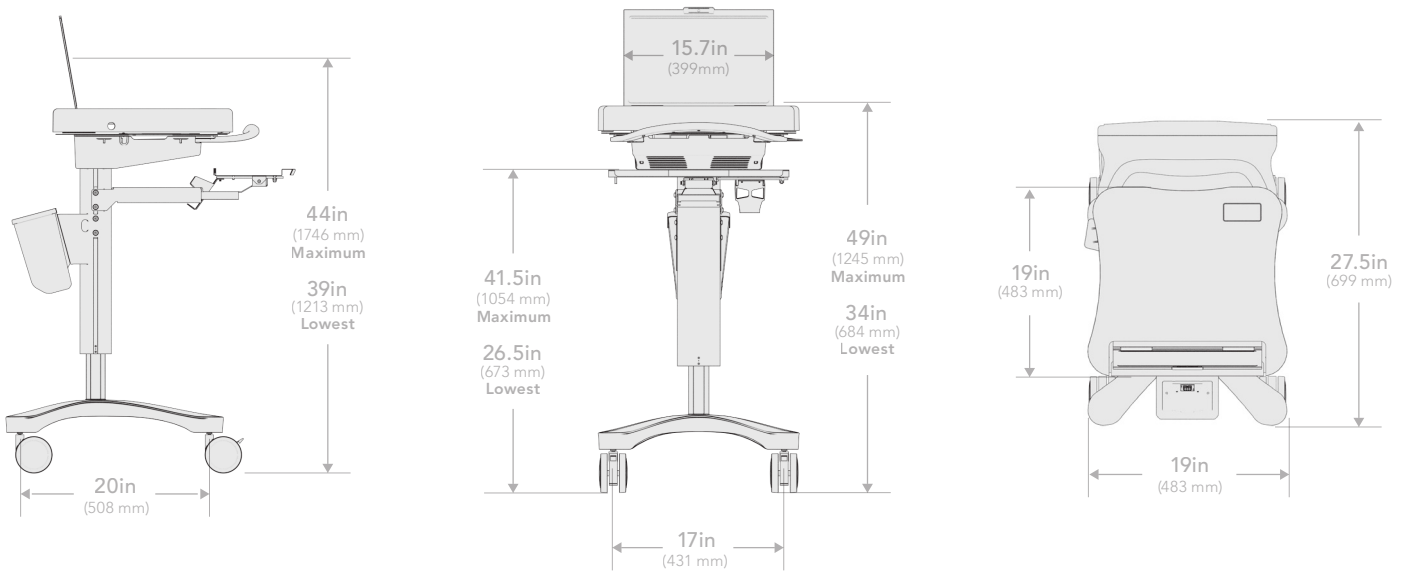

MONITOR WORKSTATION DIMENSIONS

LAPTOP WORKSTATION DIMENSIONS

MONITOR RANGE OF MOTION

HEIGHT ADJUSTMENT LEVER

MOUSE TRAY

KEYBOARD TRAY

MOBIUS POWER

WEIGHTS

Encore Mobile Workstation Weight: **60 lbs (powered)**
 Mobius Battery Weight: **5.5 lbs**