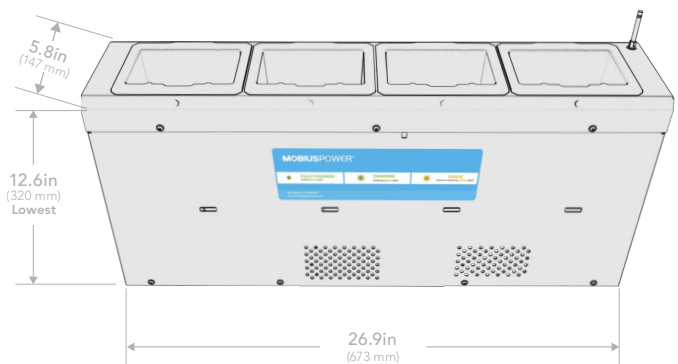

MONITOR WORKSTATION DIMENSIONS

LAPTOP WORKSTATION DIMENSIONS

MONITOR RANGE OF MOTION

HEIGHT ADJUSTMENT LEVER

MOUSE TRAY

KEYBOARD TRAY

MOBIUS POWER

WEIGHTS

Encore Mobile Workstation Weight: **60 lbs (powered)**
 Mobius Battery Weight: **5.5 lbs**