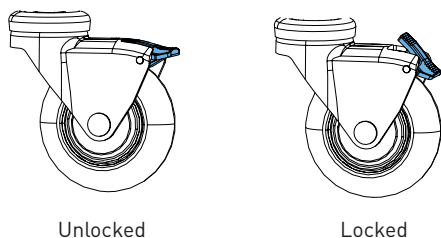

DIMENSIONS

LOCKING CASTER

RANGE OF MOTION

HEIGHT ADJUSTMENT PEDAL

MOBIUS POWER

WEIGHTS

Maximum Standard Monitor: 25 lbs
Maximum Fixed Monitor: 25 lbs

Maximum Mouse Tray: 5 lbs
Total Capacity of 35 lbs