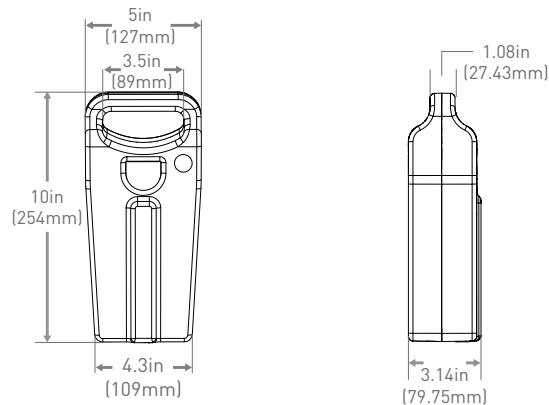

DIMENSIONS

LOCKING CASTER

RANGE OF MOTION

HEIGHT ADJUSTMENT PEDAL

MOBIUS POWER

WEIGHTS

Maximum Standard Monitor: 25 lbs
Maximum Fixed Monitor: 25 lbs

Maximum Mouse Tray: 5 lbs
Total Capacity of 35 lbs