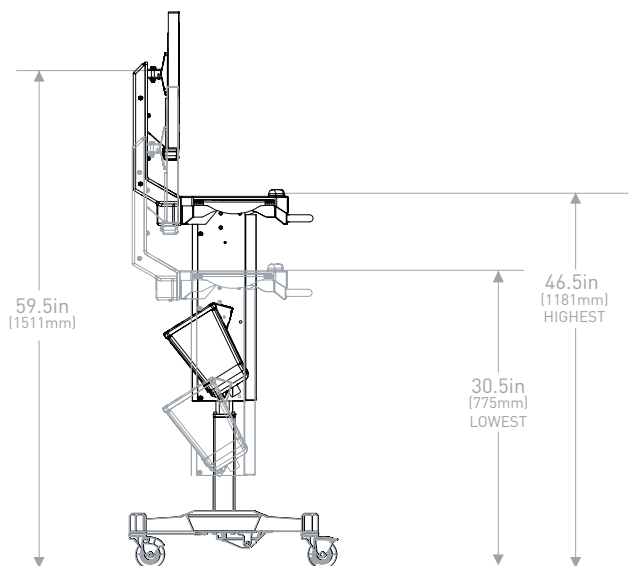

DIMENSIONS

LOCKING CASTER

RANGE OF MOTION

HEIGHT ADJUSTMENT PEDAL

MOBIUS POWER

WEIGHTS

Maximum Standard Monitor: 25 lbs
Maximum Fixed Monitor: 25 lbs

Maximum Mouse Tray: 5 lbs
Total Capacity of 35 lbs