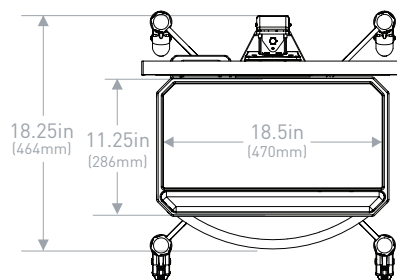

DIMENSIONS

LOCKING CASTER

RANGE OF MOTION

HEIGHT ADJUSTMENT PEDAL

MOBIUS POWER

WEIGHTS

Maximum Standard Monitor: 25 lbs
Maximum Fixed Monitor: 25 lbs

Maximum Mouse Tray: 5 lbs
Total Capacity of 35 lbs