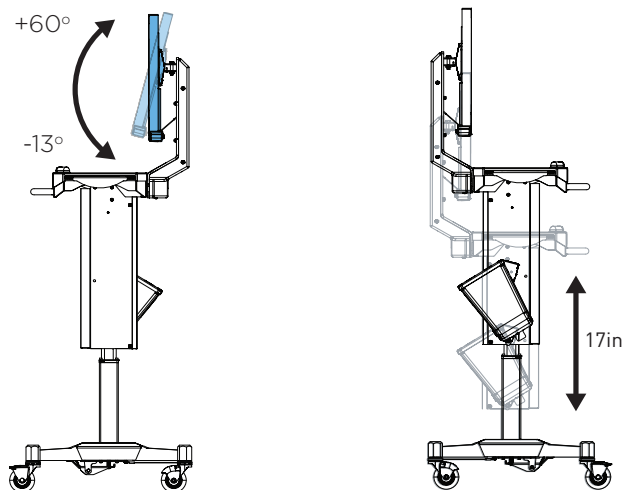

DIMENSIONS

LOCKING CASTER

RANGE OF MOTION

HEIGHT ADJUSTMENT PEDAL

MOBIUS POWER

WEIGHTS

Maximum Standard Monitor: 25 lbs
Maximum Fixed Monitor: 25 lbs

Maximum Mouse Tray: 5 lbs
Total Capacity of 35 lbs