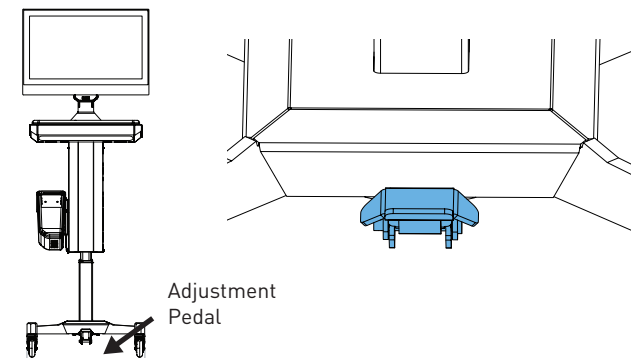

DIMENSIONS

LOCKING CASTER

RANGE OF MOTION

HEIGHT ADJUSTMENT PEDAL

MOBIUS POWER

WEIGHTS

Maximum Standard Monitor: 25 lbs
Maximum Fixed Monitor: 25 lbs

Maximum Mouse Tray: 5 lbs
Total Capacity of 35 lbs