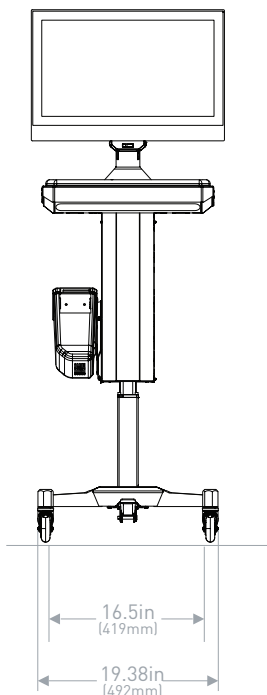

DIMENSIONS

LOCKING CASTER

RANGE OF MOTION

HEIGHT ADJUSTMENT PEDAL

MOBIUS POWER

WEIGHTS

Maximum Standard Monitor: 25 lbs
Maximum Fixed Monitor: 25 lbs

Maximum Mouse Tray: 5 lbs
Total Capacity of 35 lbs