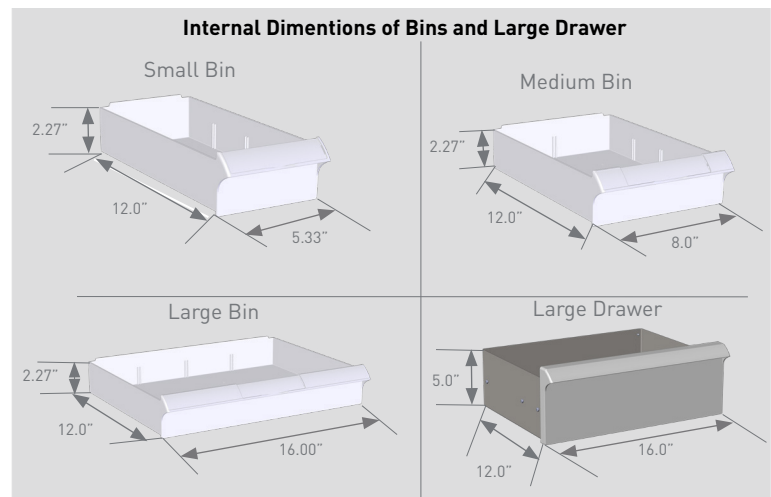

ENVD4019
3 Small Bins
1 large Bin
1 Large Drawer

ENVD4020
2 Medium Bins
1 Large Bin
1 Large Drawer

ENVD4021
2 Large Bins
1 Large Drawer

ENVD4022
3 Small Bins
2 Medium Bins
2 Large Bins

Please note that all drawers will be light gray in color, they are shaded in the illustrations to clearly distinguish bin and drawer size