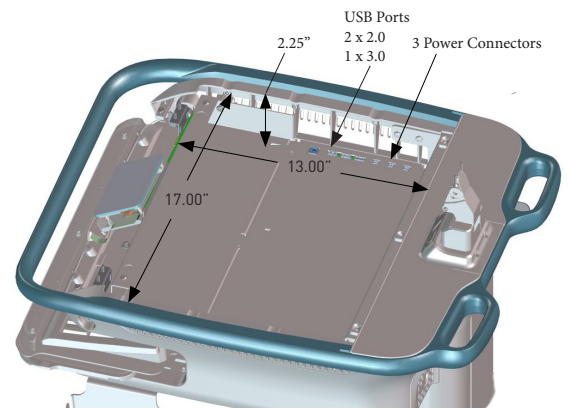

ENVOY SPECIFICATIONS - CORDED

DIMENSIONS

DIMENSIONS WITH MED STORAGE MODULE

INTERNAL DESK SPACE

Designed to accommodate a 15" - wide Laptop

AUTOTRAX™ CASTERS

ENVOY SPECIFICATIONS

MONITOR

SIGHTLINE ARM MONITOR MOVEMENT

STRAIGHT ARM MONITOR MOVEMENT

KEYBOARD, MOUSE, WORKSURFACE

WEIGHTS

Envoy Mobile Workstation Weight: 95 lbs (powered)
Monitor Pole Weight Limit: 16lbs

Mouse Shelf Extends Left or Right