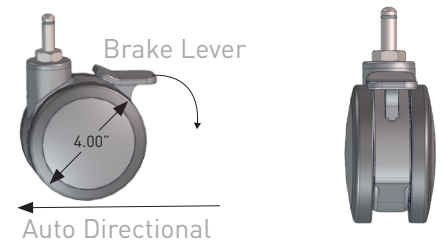

ENVOY SPECIFICATIONS - CORDED

DIMENSIONS

DIMENSIONS WITH MED STORAGE MODULE

INTERNAL DESK SPACE

Designed to accommodate a 15" - wide Laptop

AUTOTRAX™ CASTERS

ENVOY SPECIFICATIONS

MONITOR

SIGHTLINE ARM MONITOR MOVEMENT

STRAIGHT ARM MONITOR MOVEMENT

KEYBOARD, MOUSE, WORKSURFACE

WEIGHTS

Envoy Mobile Workstation Weight: 95 lbs (powered)
Monitor Pole Weight Limit: 16lbs

Mouse Shelf Extends Left or Right