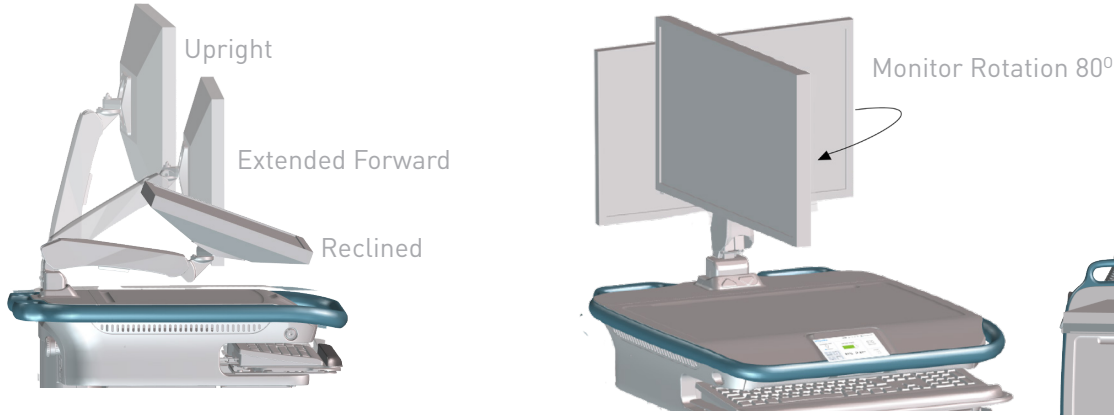

ENVOY SPECIFICATIONS - CORDED

DIMENSIONS

DIMENSIONS WITH MED STORAGE MODULE

INTERNAL DESK SPACE

Designed to accommodate a 15" - wide Laptop

AUTOTRAX™ CASTERS

ENVOY SPECIFICATIONS

MONITOR

SIGHTLINE ARM MONITOR MOVEMENT

STRAIGHT ARM MONITOR MOVEMENT

KEYBOARD, MOUSE, WORKSURFACE

WEIGHTS

Envoy Mobile Workstation Weight: 95 lbs (powered)
Monitor Pole Weight Limit: 16lbs

Mouse Shelf Extends Left or Right