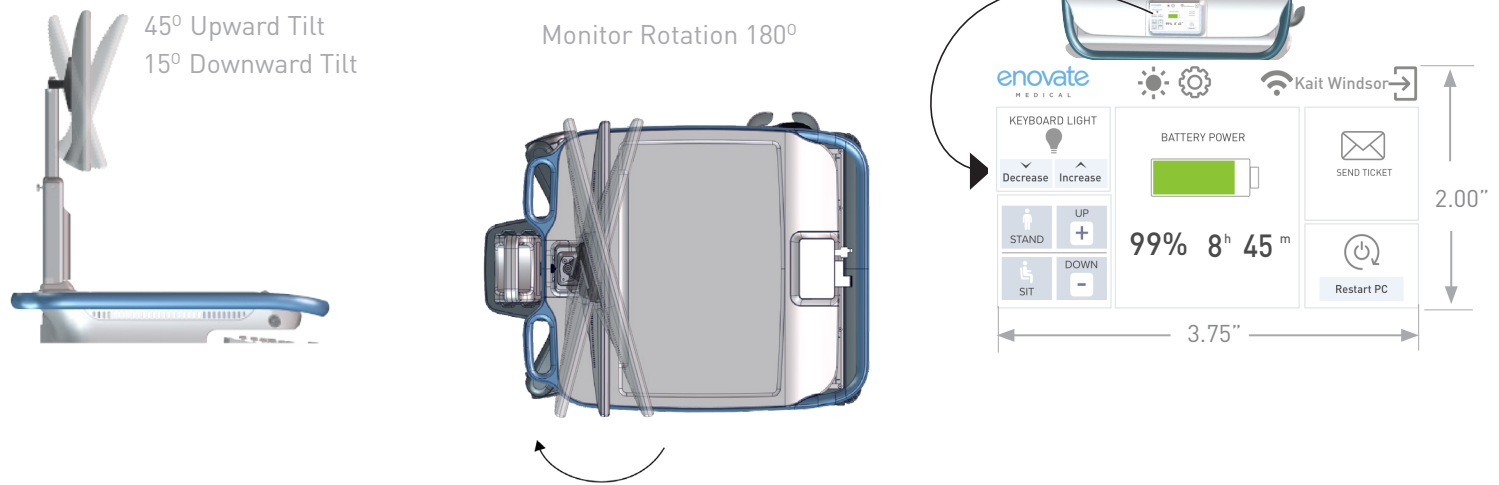

ENVOY SPECIFICATIONS - CORDED

DIMENSIONS

DIMENSIONS WITH MED STORAGE MODULE

INTERNAL DESK SPACE

Designed to accommodate a 15" - wide Laptop

AUTOTRAX™ CASTERS

ENVOY SPECIFICATIONS

MONITOR

SIGHTLINE ARM MONITOR MOVEMENT

STRAIGHT ARM MONITOR MOVEMENT

KEYBOARD, MOUSE, WORKSURFACE

WEIGHTS

Envoy Mobile Workstation Weight: 95 lbs (powered)
Monitor Pole Weight Limit: 16lbs

Mouse Shelf Extends Left or Right