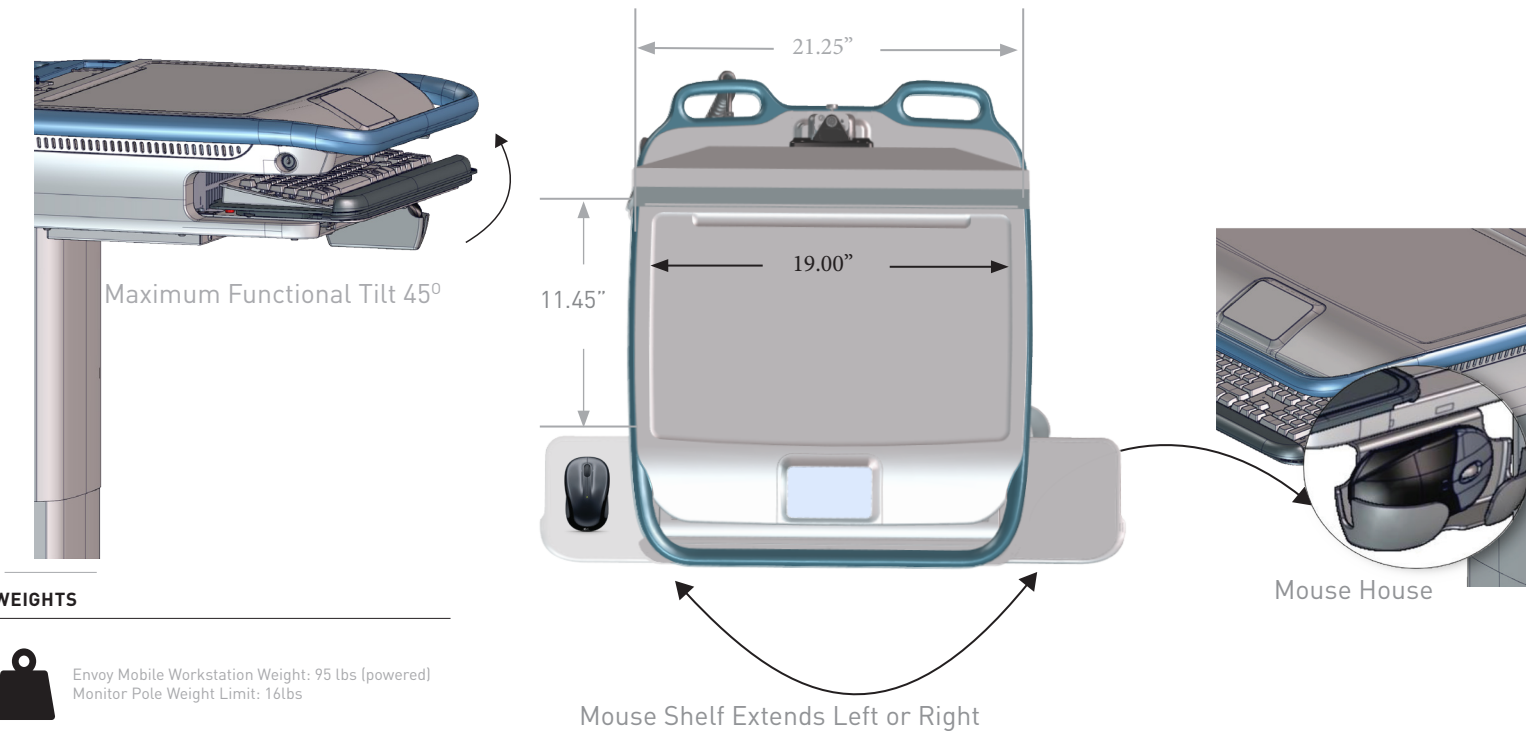

ENVOY SPECIFICATIONS - CORDED

DIMENSIONS

DIMENSIONS WITH MED STORAGE MODULE

INTERNAL DESK SPACE

Designed to accommodate a 15" - wide Laptop

AUTOTRAX™ CASTERS

ENVOY SPECIFICATIONS

MONITOR

SIGHTLINE ARM MONITOR MOVEMENT

STRAIGHT ARM MONITOR MOVEMENT

KEYBOARD, MOUSE, WORKSURFACE

WEIGHTS

Envoy Mobile Workstation Weight: 95 lbs (powered)
Monitor Pole Weight Limit: 16lbs

Mouse Shelf Extends Left or Right