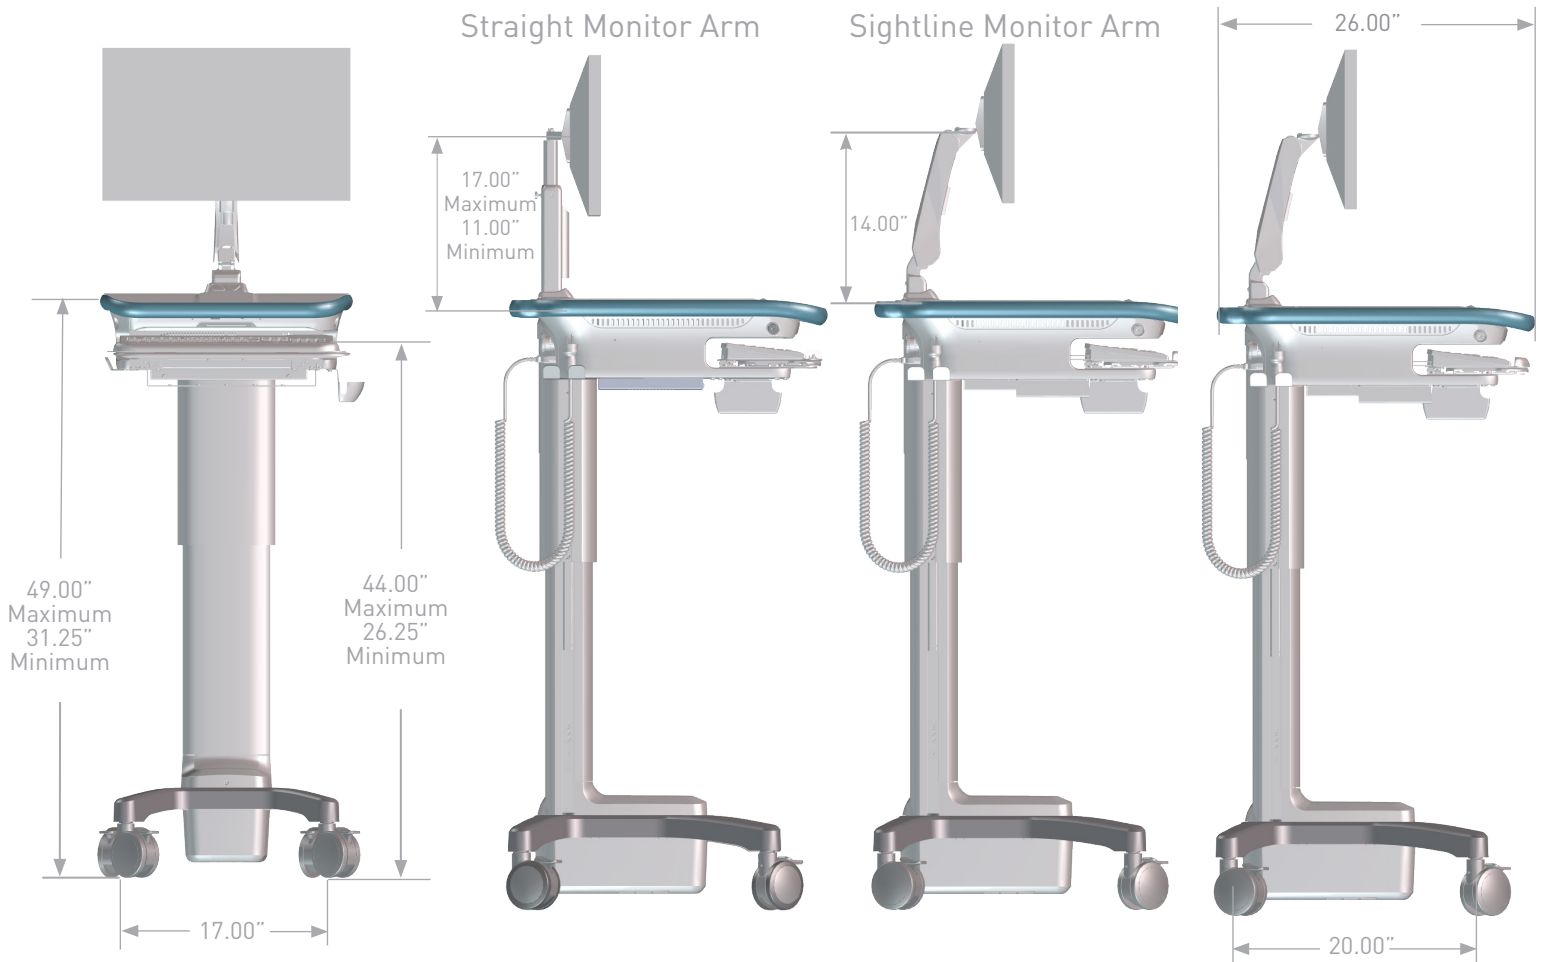

ENVOY SPECIFICATIONS - CORDED

DIMENSIONS

DIMENSIONS WITH MED STORAGE MODULE

INTERNAL DESK SPACE

Designed to accommodate a 15" - wide Laptop

AUTOTRAX™ CASTERS

ENVOY SPECIFICATIONS

MONITOR

SIGHTLINE ARM MONITOR MOVEMENT

STRAIGHT ARM MONITOR MOVEMENT

KEYBOARD, MOUSE, WORKSURFACE

WEIGHTS

Envoy Mobile Workstation Weight: 95 lbs (powered)
Monitor Pole Weight Limit: 16lbs

Mouse Shelf Extends Left or Right