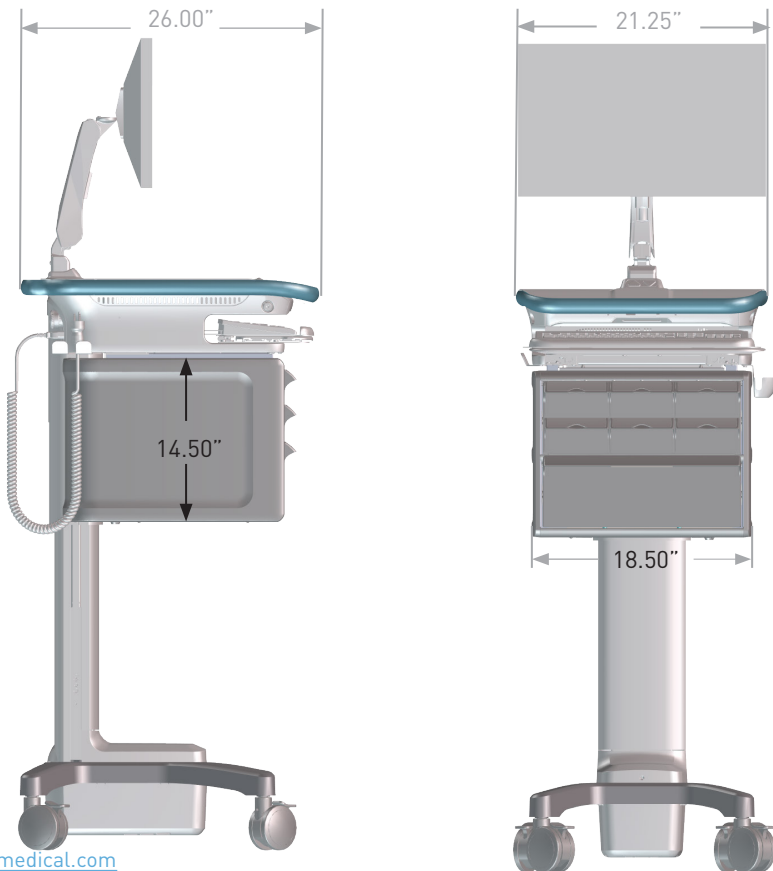

ENVOY SPECIFICATIONS - CORDED

DIMENSIONS

DIMENSIONS WITH MED STORAGE MODULE

INTERNAL DESK SPACE

Designed to accommodate a 15" - wide Laptop

AUTOTRAX™ CASTERS

ENVOY SPECIFICATIONS

MONITOR

SIGHTLINE ARM MONITOR MOVEMENT

STRAIGHT ARM MONITOR MOVEMENT

KEYBOARD, MOUSE, WORKSURFACE

WEIGHTS

Envoy Mobile Workstation Weight: 95 lbs (powered)
Monitor Pole Weight Limit: 16lbs

Mouse Shelf Extends Left or Right