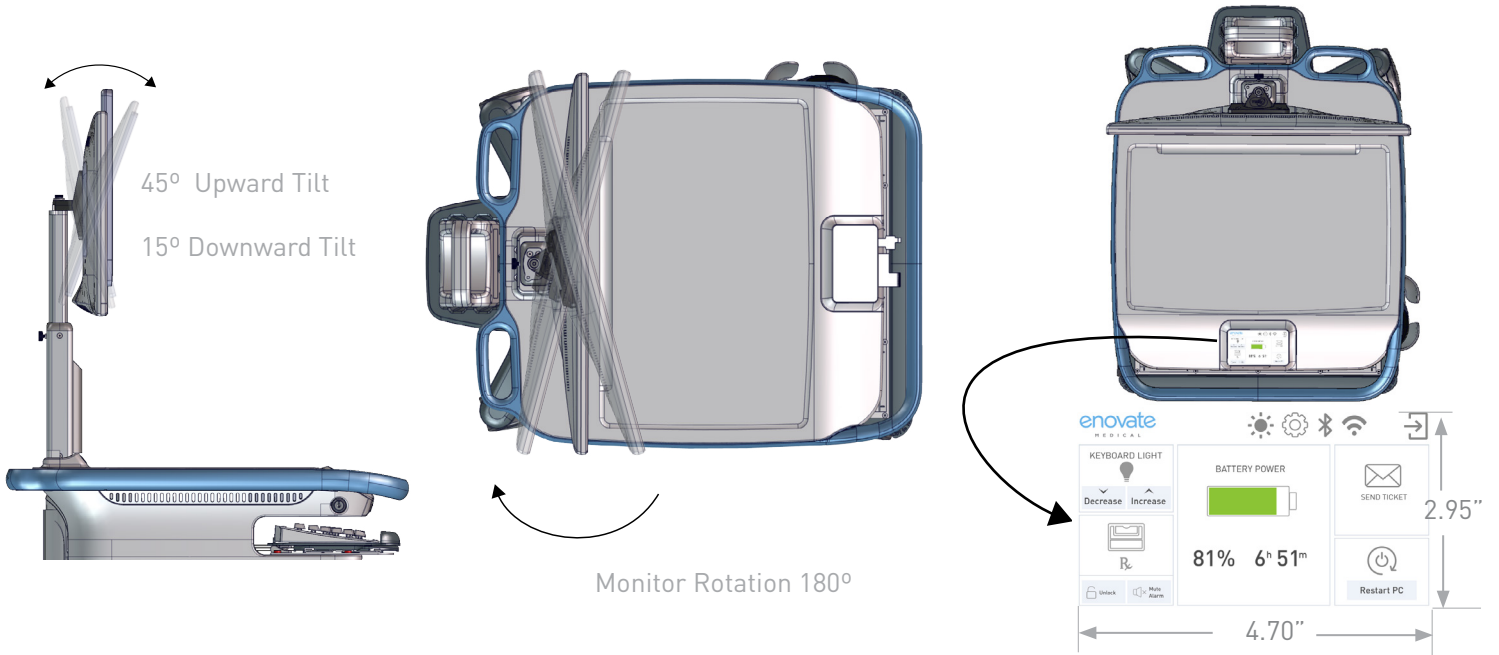

ENVOY SPECIFICATIONS

MONITOR