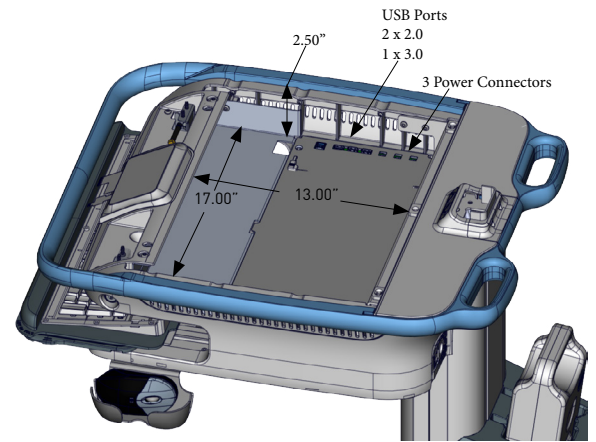

## DIMENSIONS

## DIMENSIONS WITH MED DRAWER

## INTERNAL DESK SPACE

Designed to accommodate a 15" wide -Laptop