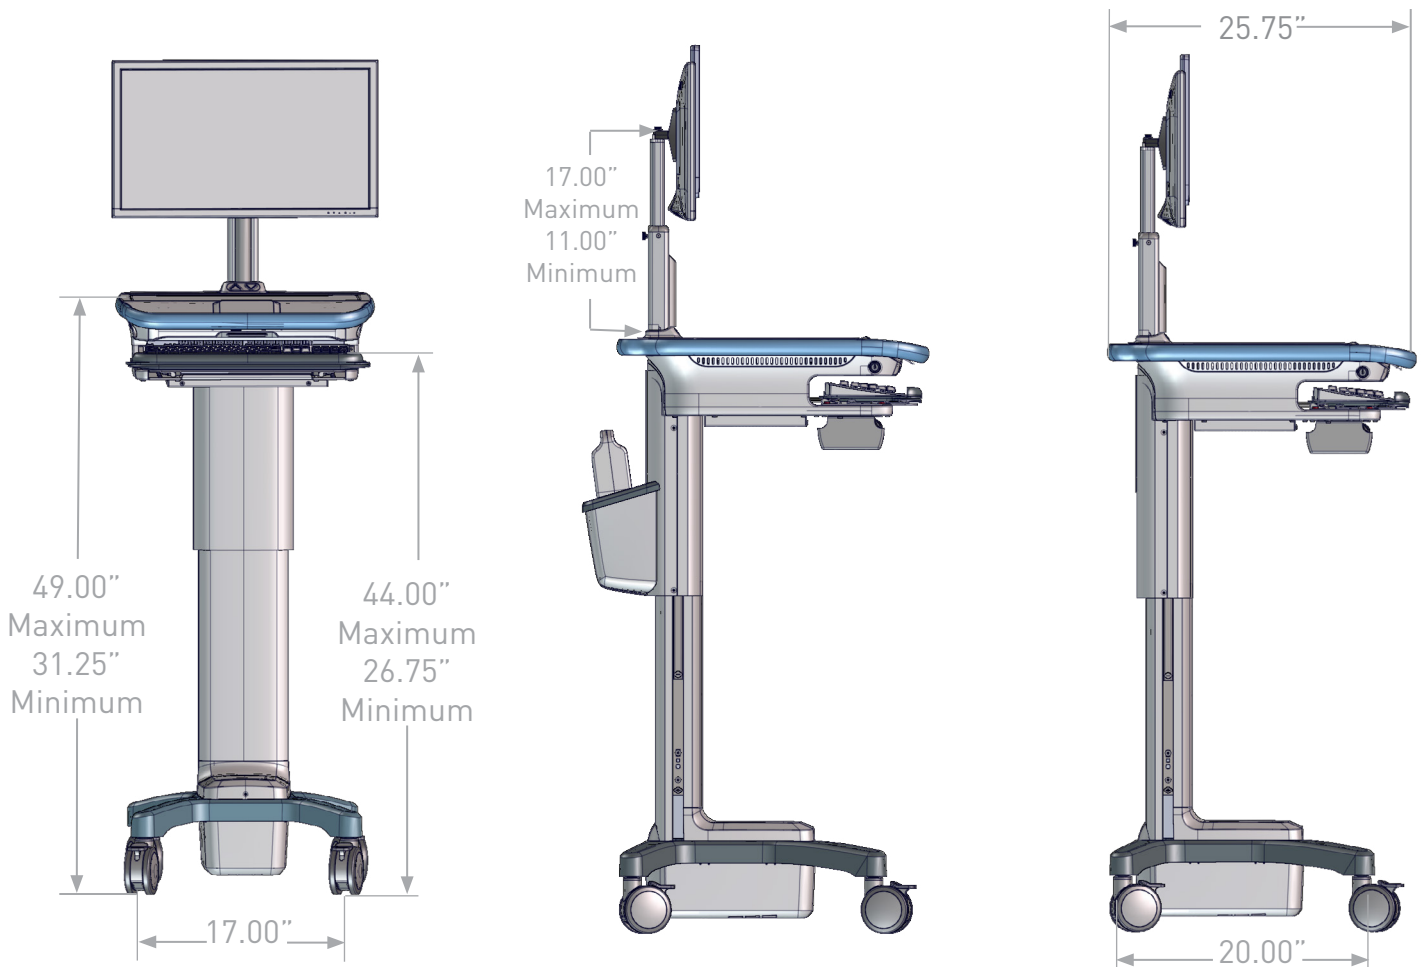

## DIMENSIONS

## DIMENSIONS WITH MED DRAWER

## INTERNAL DESK SPACE

Designed to accommodate a 15" wide -Laptop