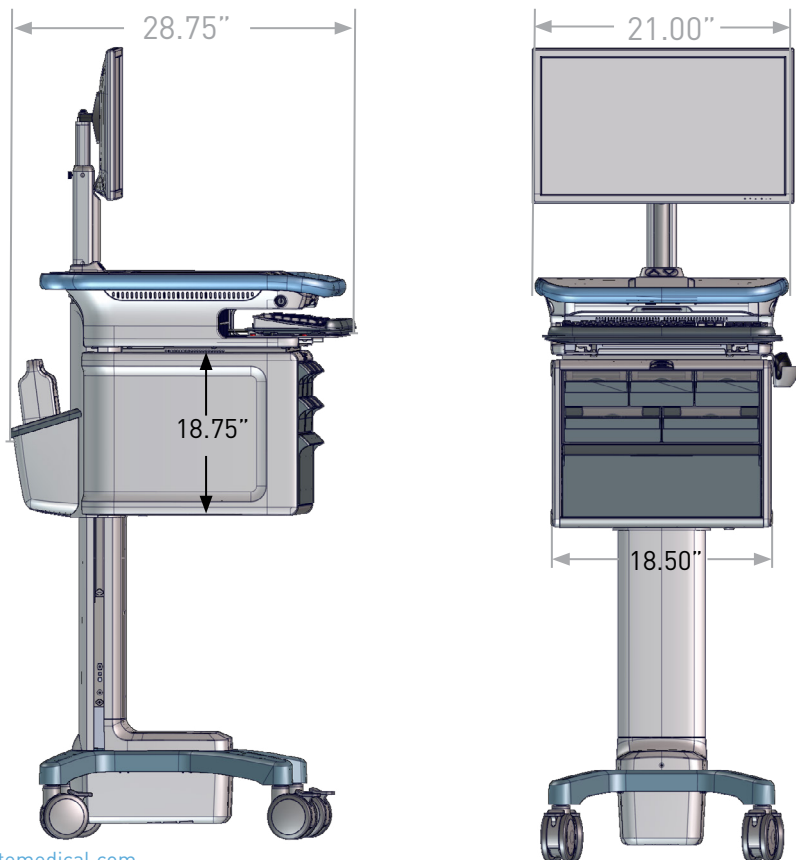

## DIMENSIONS

## DIMENSIONS WITH MED DRAWER

## INTERNAL DESK SPACE

Designed to accommodate a 15" wide -Laptop