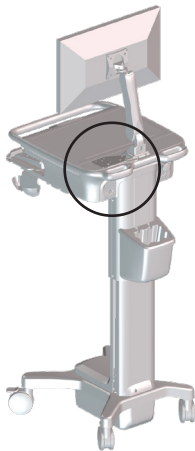

Envoy accessory options

BRACKETS

ENVA0001
Envoy Tethered
Scanner Bracket

ENVA0002
Encore Honeywell
Scanner Bracket

ENVA0003
Envoy Motorola DS
6878 Scanner Bracket

EMNA0004
Envoy Code 2600/
Gryphon Scanner
Bracket

ENVA0005
Envoy Code 2600
Gryphon Scanner
Bracket

ENVA008
Envoy Saniwipe
Dispenser Bracket
Right Rear

EMNA0020
EnvoySaniwipe
Dispenser Bracket
Left Rear

ENVA0009
Envoy Sharps
Container Bracket

ENVA0012
Envoy Printer Shelf
for Zebra GQLN220

Envoy accessory options

BRACKETS

ENVA0013
Envoy Printer Shelf
for Zebra QLN320

ENVA0014
Envoy Fujitsu 6130/7160
Scanner Bracket

ENVA0015
Envoy E-Signature
Pad Bracket Topaz
TL460 Series

ENVA0016
Envoy Cord Hook