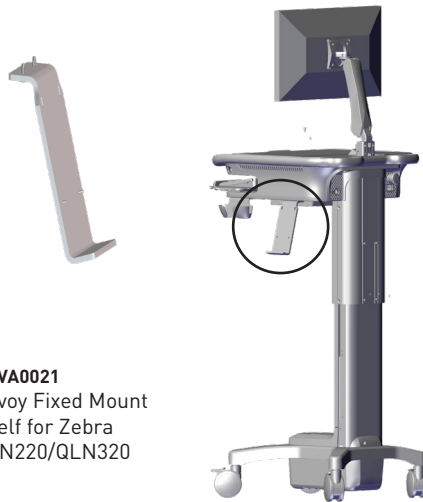

Envoy accessory options

BRACKETS

ENVA0013
Envoy Printer Shelf
for Zebra QLN320

ENVA0014
Envoy Fujitsu 6130/7160
Scanner Bracket

ENVA0015
Envoy E-Signature
Pad Bracket Topaz
TL460 Series

ENVA0016
Envoy Cord Hook