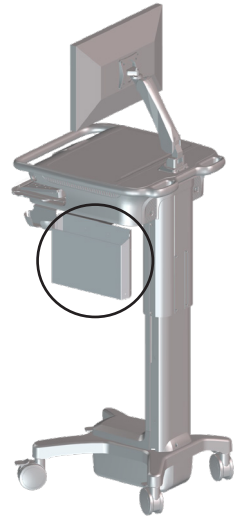

Envoy accessory options

BRACKETS

ENVA0013
Envoy Printer Shelf
for Zebra QLN320

ENVA0014
Envoy Fujitsu 6130/7160
Scanner Bracket

ENVA0015
Envoy E-Signature
Pad Bracket Topaz
TL460 Series

ENVA0016
Envoy Cord Hook

ENVA0021
Envoy Fixed Mount
Shelf for Zebra
QLN220/QLN320

Envoy accessory options

CONTAINERS

Image Coming Soon

ENVA0007
Envoy Waste Bin
with Lid

ENVA0017
Envoy
Documentation/File
Caddy Left Side

ENVA0023
Envoy
Documentation/File
Caddy Right Side

ENVA0024
Envoy Medium Bin
Rear Mount

ENVA0025
Envoy Medium Bin
Underhead Left or
Right

Image Coming Soon

ENVA0026
Envoy Side Mount
Glove Box Holder
Left or Right