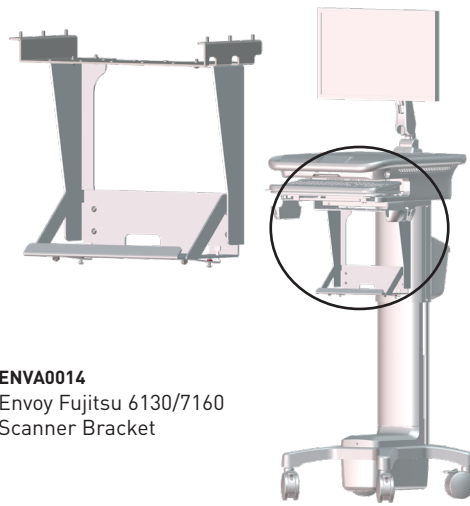

Envoy accessory options

BRACKETS

ENVA0001
Envoy Tethered
Scanner Bracket

ENVA0002
Encore Honeywell
Scanner Bracket

ENVA0003
Envoy Motorola DS
6878 Scanner Bracket

EMNA0004
Envoy Code 2600/
Gryphon Scanner
Bracket

ENVA0005
Envoy Code 2600
Gryphon Scanner
Bracket

ENVA008
Envoy Saniwipe
Dispenser Bracket
Right Rear

EMNA0020
EnvoySaniwipe
Dispenser Bracket
Left Rear

ENVA0009
Envoy Sharps
Container Bracket

ENVA0012
Envoy Printer Shelf
for Zebra GQLN220

Envoy accessory options

BRACKETS

ENVA0013
Envoy Printer Shelf
for Zebra QLN320

ENVA0014
Envoy Fujitsu 6130/7160
Scanner Bracket

ENVA0015
Envoy E-Signature
Pad Bracket Topaz
TL460 Series

ENVA0016
Envoy Cord Hook