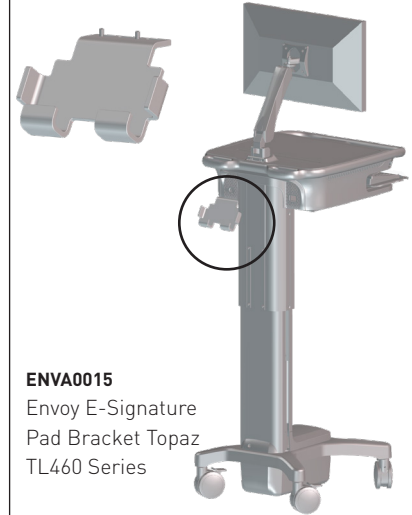

ENVA0005
Envoy Code 2600
Gryphon Scanner
Bracket

ENVA008
Envoy Saniwipe
Dispenser Bracket
Right Rear

EMNA0020
EnvoySaniwipe
Dispenser Bracket
Left Rear

ENVA0009
Envoy Sharps
Container Bracket

ENVA0012
Envoy Printer Shelf
for Zebra GQLN220

Envoy accessory options

BRACKETS

ENVA0013
Envoy Printer Shelf
for Zebra QLN320

ENVA0014
Envoy Fujitsu 6130/7160
Scanner Bracket

ENVA0015
Envoy E-Signature
Pad Bracket Topaz
TL460 Series

ENVA0016
Envoy Cord Hook

ENVA0021
Envoy Fixed Mount
Shelf for Zebra
QLN220/QLN320

Envoy accessory options

CONTAINERS

Image Coming Soon

ENVA0007
Envoy Waste Bin
with Lid

ENVA0017
Envoy
Documentation/File
Caddy Left Side

ENVA0023
Envoy
Documentation/File
Caddy Right Side