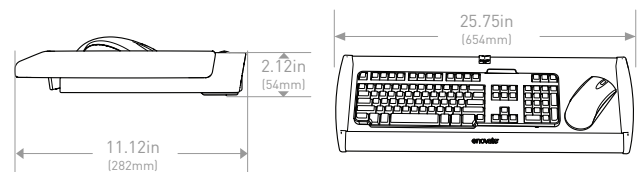

DIMENSIONS

Riser Arm Only

With Extension Arm

With Extension Arm

DIMENSION

STORED

SIT-TO-STAND

Riser Arm Only

X Mounting Height	Y Max Keyboard Height	Z Min Keyboard Height
36.5"	46"	32"
32.5"	42"	28"
28.5"	38"	24"

OPTIONAL EDESK

STANDARD DESK

SPECIFICATIONS

- Display Weight Capacity: 20 lbs (9kg)
- Display Pivot Range: 180°
- Display Tilt Range: 45°
- Display Height Adjustment: 7" (178mm)
- Display Arm Articulation: 360°
- Keyboard Weight Capacity: 5 lbs (2.3kg)