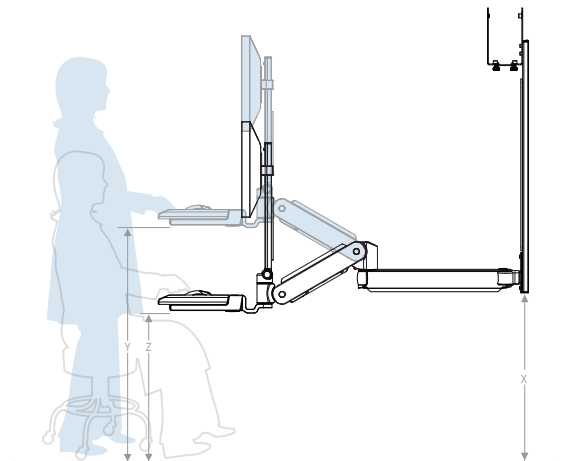

DIMENSIONS

Riser Arm Only

With Extension Arm

With Extension Arm

DIMENSION

STORED

SIT-TO-STAND

Riser Arm Only

X Mounting Height	Y Max Keyboard Height	Z Min Keyboard Height
36.5"	46"	32"
32.5"	42"	28"
28.5"	38"	24"

OPTIONAL EDESK

STANDARD DESK

SPECIFICATIONS

- Display Weight Capacity: 20 lbs (9kg)
- Display Pivot Range: 180°
- Display Tilt Range: 45°
- Display Height Adjustment: 7" (178mm)
- Display Arm Articulation: 360°
- Keyboard Weight Capacity: 5 lbs (2.3kg)