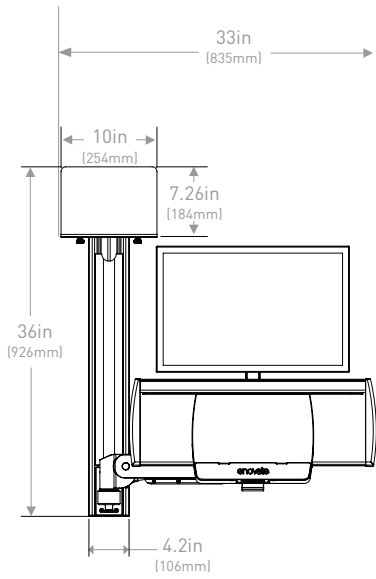

DIMENSIONS

Riser Arm Only

With Extension Arm

With Extension Arm

DIMENSION

STORED

SIT-TO-STAND

Riser Arm Only

X Mounting Height	Y Max Keyboard Height	Z Min Keyboard Height
36.5"	46"	32"
32.5"	42"	28"
28.5"	38"	24"

OPTIONAL EDESK

STANDARD DESK

SPECIFICATIONS

- Display Weight Capacity: 20 lbs (9kg)
- Display Pivot Range: 180°
- Display Tilt Range: 45°
- Display Height Adjustment: 7" (178mm)
- Display Arm Articulation: 360°
- Keyboard Weight Capacity: 5 lbs (2.3kg)