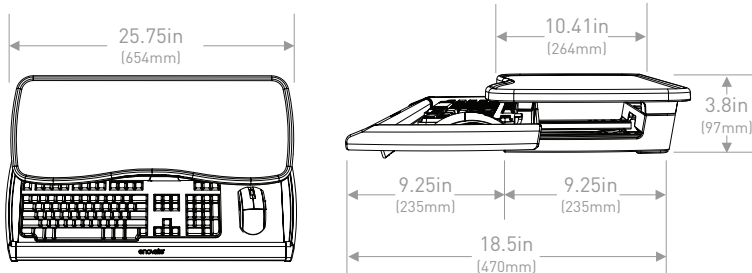

DIMENSIONS

Riser Arm Only

With Extension Arm

With Extension Arm

DIMENSION

STORED

SIT-TO-STAND

Riser Arm Only

X Mounting Height	Y Max Keyboard Height	Z Min Keyboard Height
36.5"	46"	32"
32.5"	42"	28"
28.5"	38"	24"

OPTIONAL EDESK

STANDARD DESK

SPECIFICATIONS

- Display Weight Capacity: 20 lbs (9kg)
- Display Pivot Range: 180°
- Display Tilt Range: 45°
- Display Height Adjustment: 7" (178mm)
- Display Arm Articulation: 360°
- Keyboard Weight Capacity: 5 lbs (2.3kg)