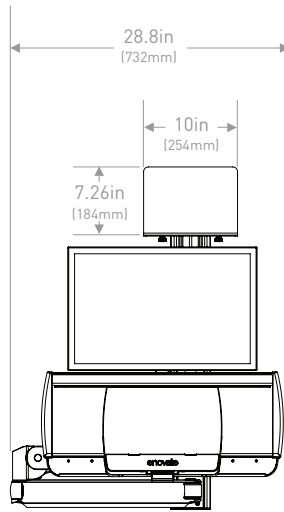

DIMENSIONS

Riser Arm Only

With Extension Arm

With Extension Arm

DIMENSION

STORED

SIT-TO-STAND

Riser Arm Only

X Mounting Height	Y Max Keyboard Height	Z Min Keyboard Height
36.5"	46"	32"
32.5"	42"	28"
28.5"	38"	24"

OPTIONAL EDESK

STANDARD DESK

SPECIFICATIONS

- Display Weight Capacity: 20 lbs (9kg)
- Display Pivot Range: 180°
- Display Tilt Range: 45°
- Display Height Adjustment: 7" (178mm)
- Display Arm Articulation: 360°
- Keyboard Weight Capacity: 5 lbs (2.3kg)