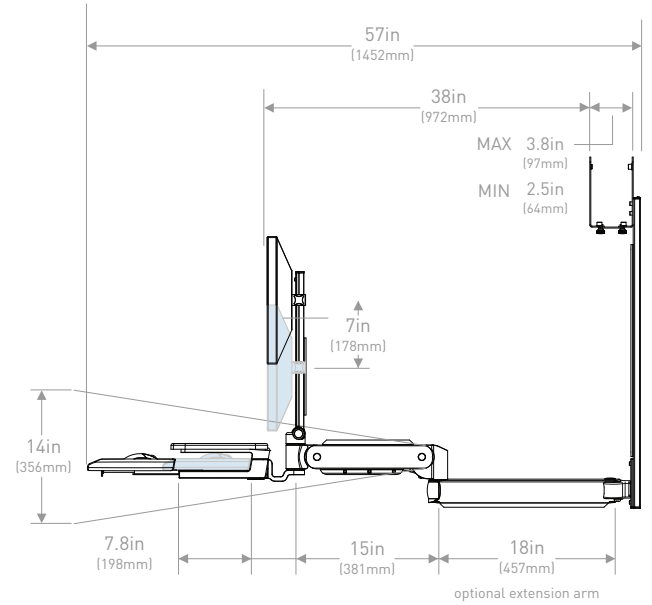

DIMENSIONS

Riser Arm Only

With Extension Arm

With Extension Arm

DIMENSION

STORED

SIT-TO-STAND

Riser Arm Only

X Mounting Height	Y Max Keyboard Height	Z Min Keyboard Height
36.5"	46"	32"
32.5"	42"	28"
28.5"	38"	24"

OPTIONAL EDESK

STANDARD DESK

SPECIFICATIONS

- Display Weight Capacity: 20 lbs (9kg)
- Display Pivot Range: 180°
- Display Tilt Range: 45°
- Display Height Adjustment: 7" (178mm)
- Display Arm Articulation: 360°
- Keyboard Weight Capacity: 5 lbs (2.3kg)