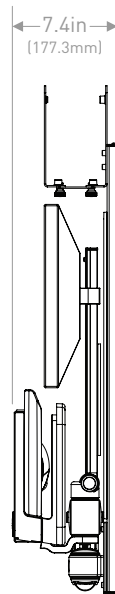

DIMENSIONS

Riser Arm Only

With Extension Arm

With Extension Arm

DIMENSION

STORED

SIT-TO-STAND

Riser Arm Only

X Mounting Height	Y Max Keyboard Height	Z Min Keyboard Height
36.5"	46"	32"
32.5"	42"	28"
28.5"	38"	24"

OPTIONAL EDESK

STANDARD DESK

SPECIFICATIONS

- Display Weight Capacity: 20 lbs (9kg)
- Display Pivot Range: 180°
- Display Tilt Range: 45°
- Display Height Adjustment: 7" (178mm)
- Display Arm Articulation: 360°
- Keyboard Weight Capacity: 5 lbs (2.3kg)