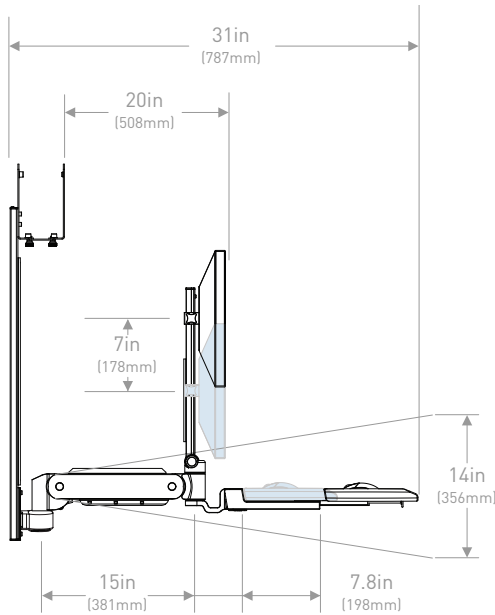

DIMENSIONS

Riser Arm Only

With Extension Arm

With Extension Arm

DIMENSION

STORED

SIT-TO-STAND

Riser Arm Only

X Mounting Height	Y Max Keyboard Height	Z Min Keyboard Height
36.5"	46"	32"
32.5"	42"	28"
28.5"	38"	24"

OPTIONAL EDESK

STANDARD DESK

SPECIFICATIONS

- Display Weight Capacity: 20 lbs (9kg)
- Display Pivot Range: 180°
- Display Tilt Range: 45°
- Display Height Adjustment: 7" (178mm)
- Display Arm Articulation: 360°
- Keyboard Weight Capacity: 5 lbs (2.3kg)